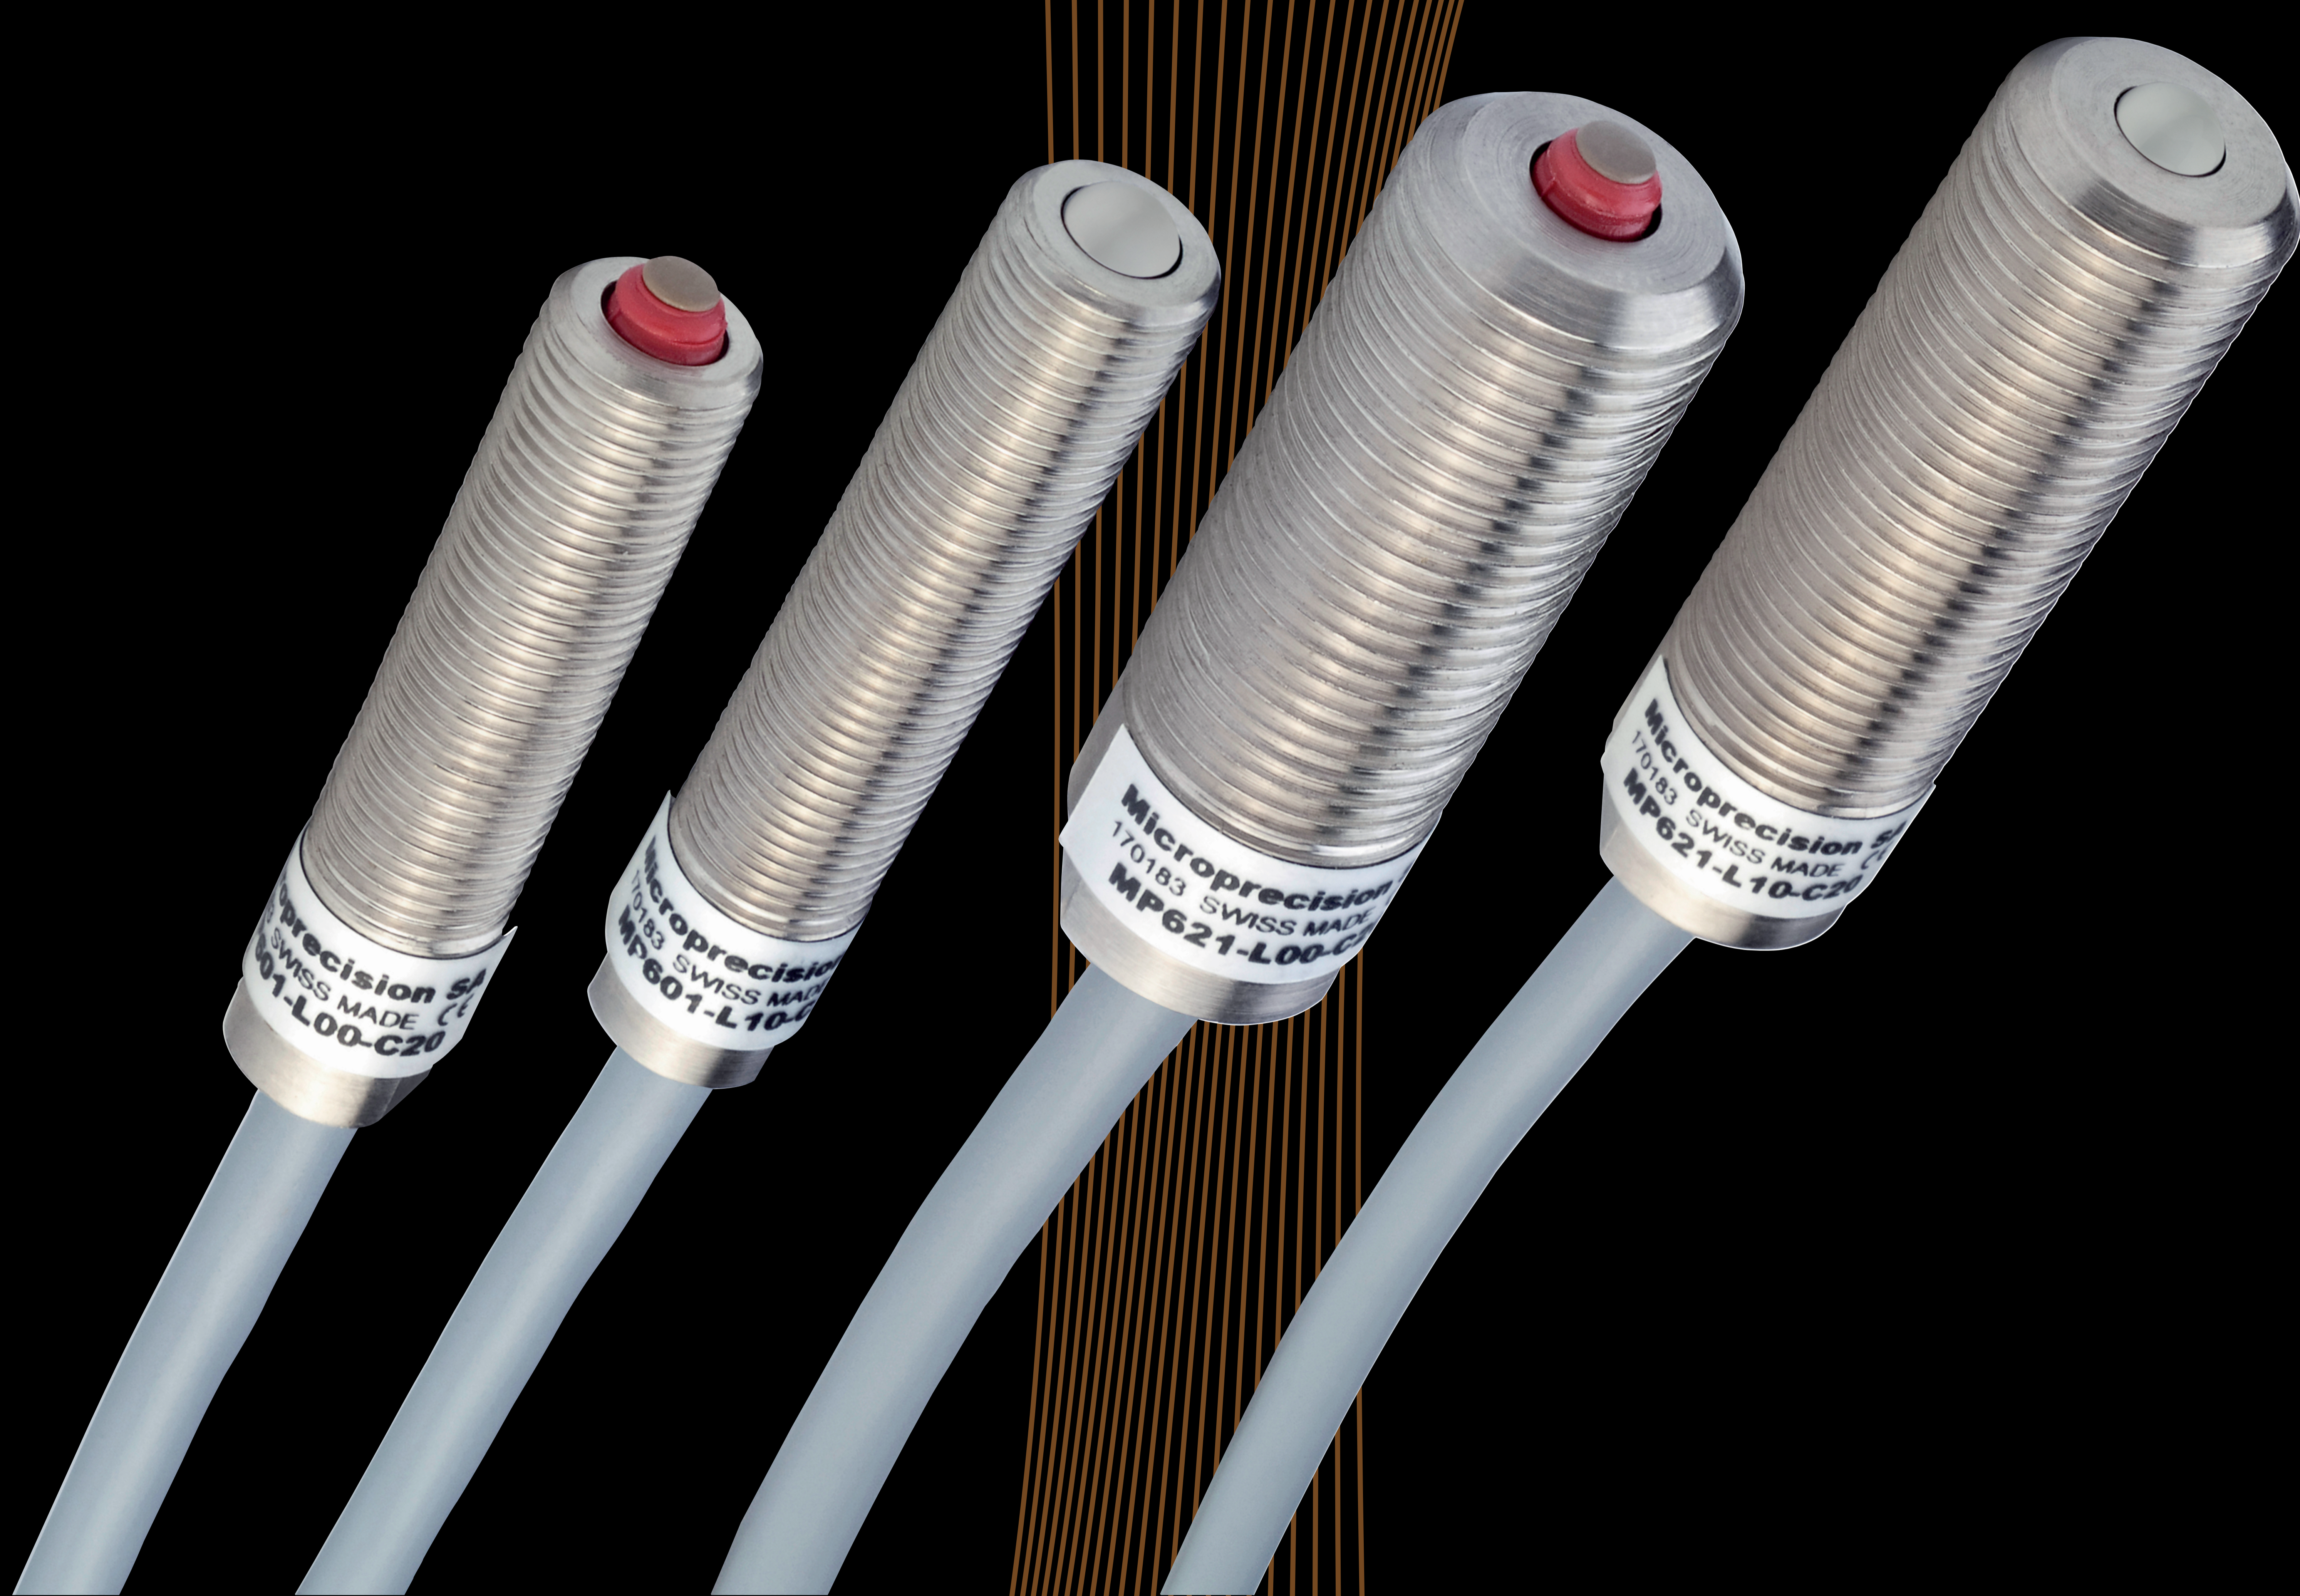

MP600 Series

SWISS
MADE

NEW

Very precise mechanical 2-in-1 position sensor for industrial applications

The MP600 linear position sensor detects not only 1 but 2 positions

- Repeatability < 5µm
- Easy mounting and adjusting
- Wide temperature range
- M8, M12 and custom sizes